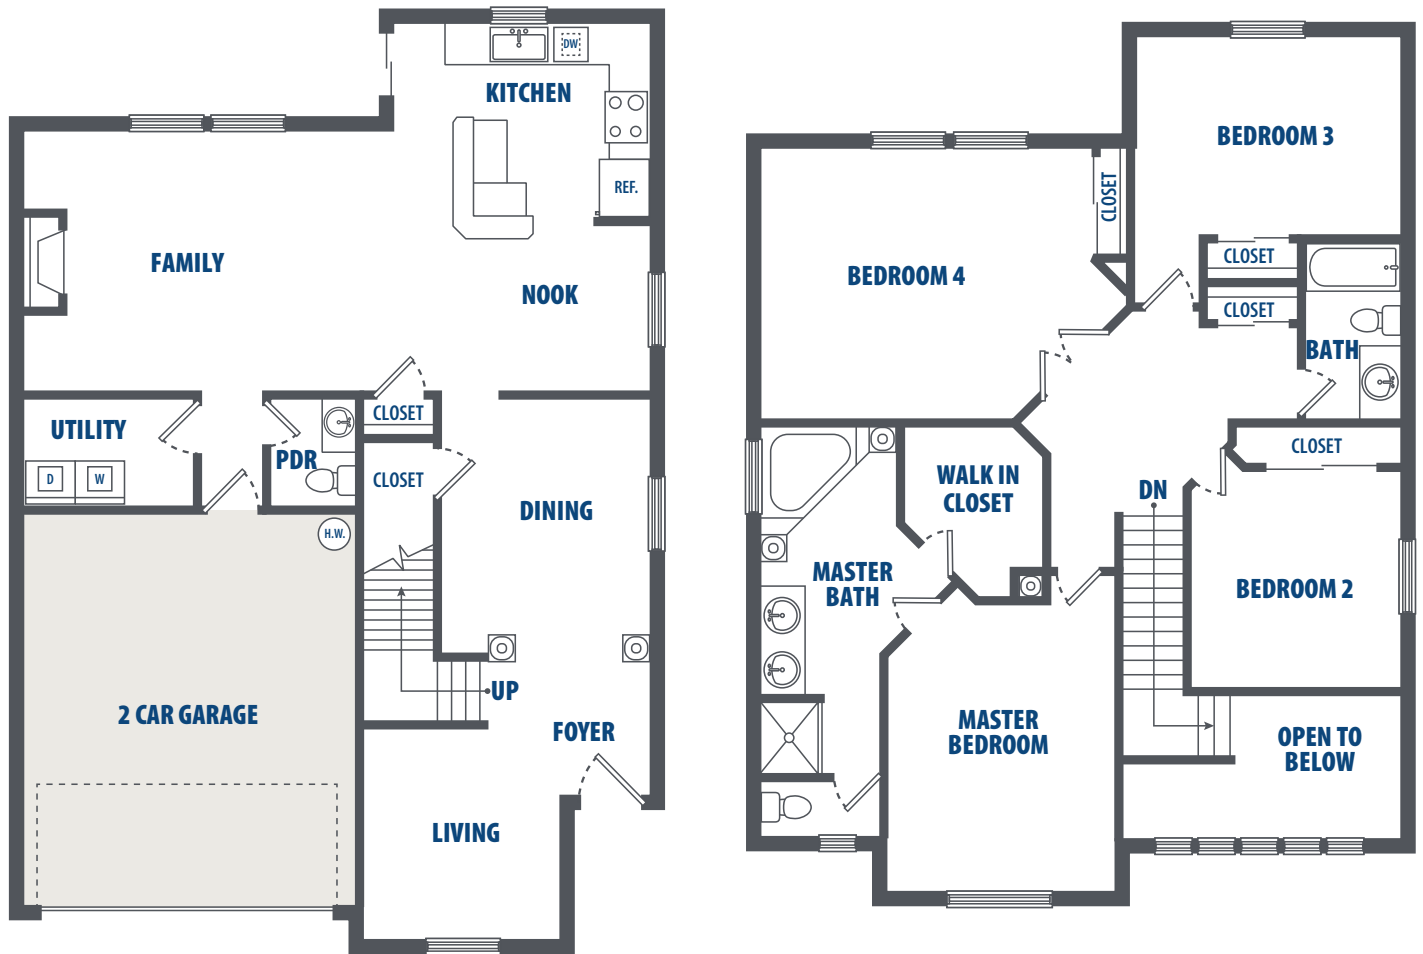

CRESTONE II

4 Bedroom | 2.5 Bath | 2574 Sq. Ft.*

12832 5th Street NE | Lake Stevens, WA 98258 | Phone: 360-564-0400

**All square footage is approximate.*