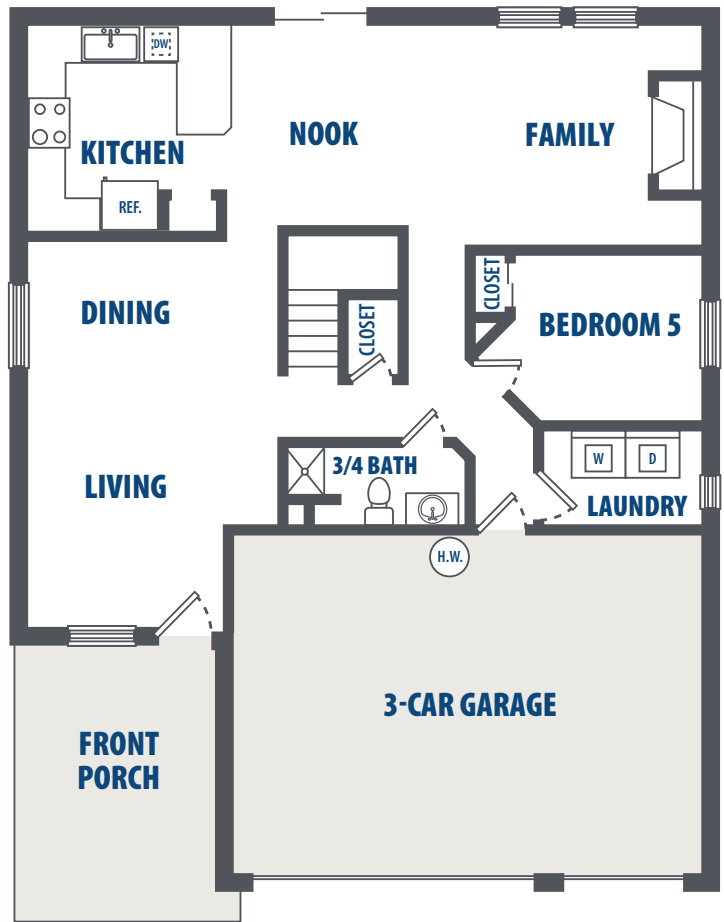

GLACIER A

5 Bedroom | 2.75 Bath | 2345 Sq. Ft.*

12832 5th Street NE | Lake Stevens, WA 98258 | Phone: 360-564-0400

**All square footage is approximate.*