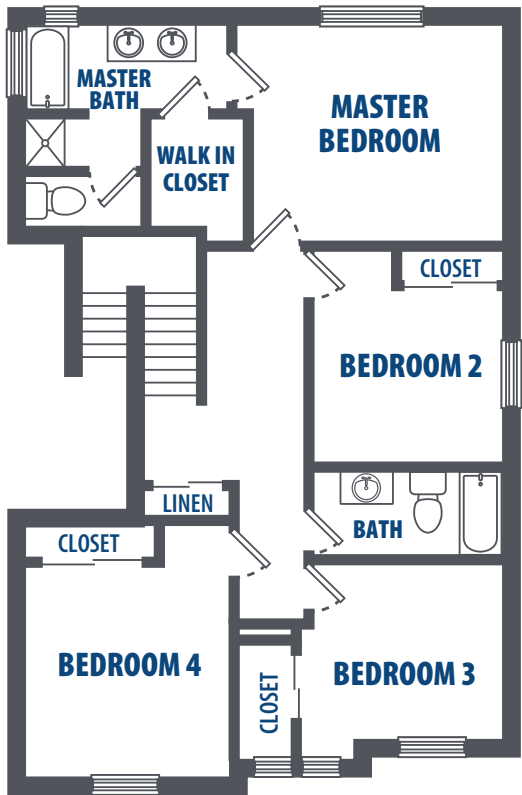

GLACIER A

5 Bedroom | 2.75 Bath | 2345 Sq. Ft.*

12832 5th Street NE | Lake Stevens, WA 98258 | Phone: 360-564-0400

**All square footage is approximate.*