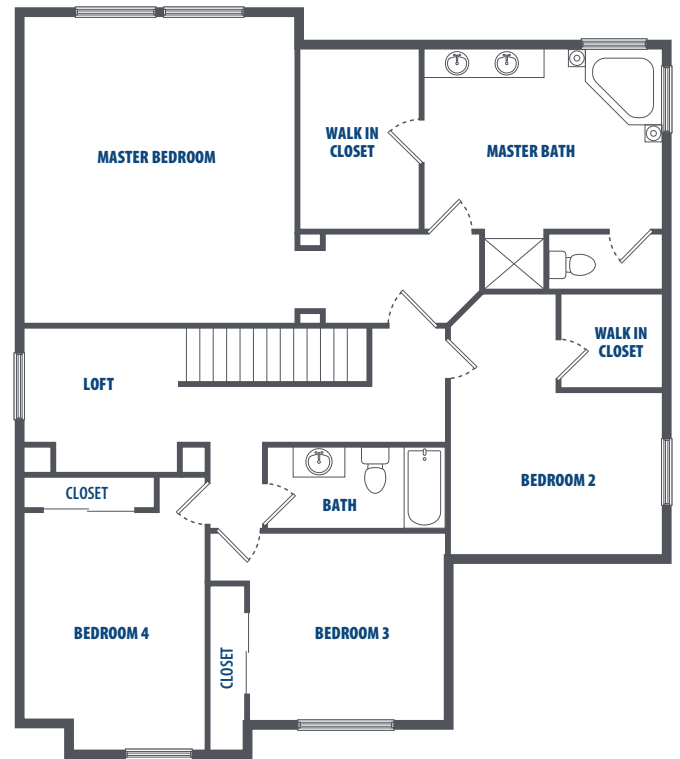

PALISADE B

5 Bedroom | 3 Bath | 2832 Sq. Ft.*

12832 5th Street NE | Lake Stevens, WA 98258 | Phone: 360-564-0400

**All square footage is approximate.*