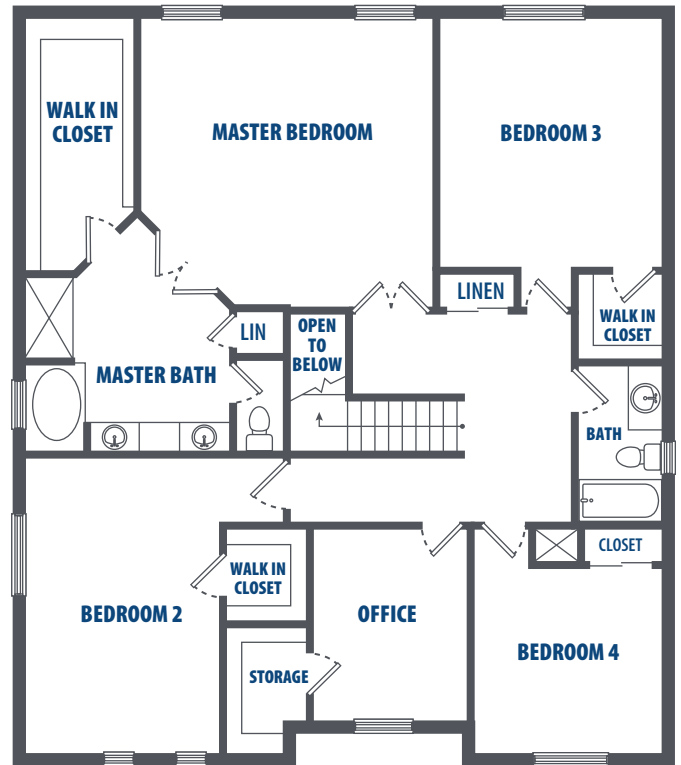

MADISON

4 Bedroom | 2.5 Bath | 3501 Sq. Ft.*

12832 5th Street NE | Lake Stevens, WA 98258 | Phone: 360-564-0400

**All square footage is approximate.*