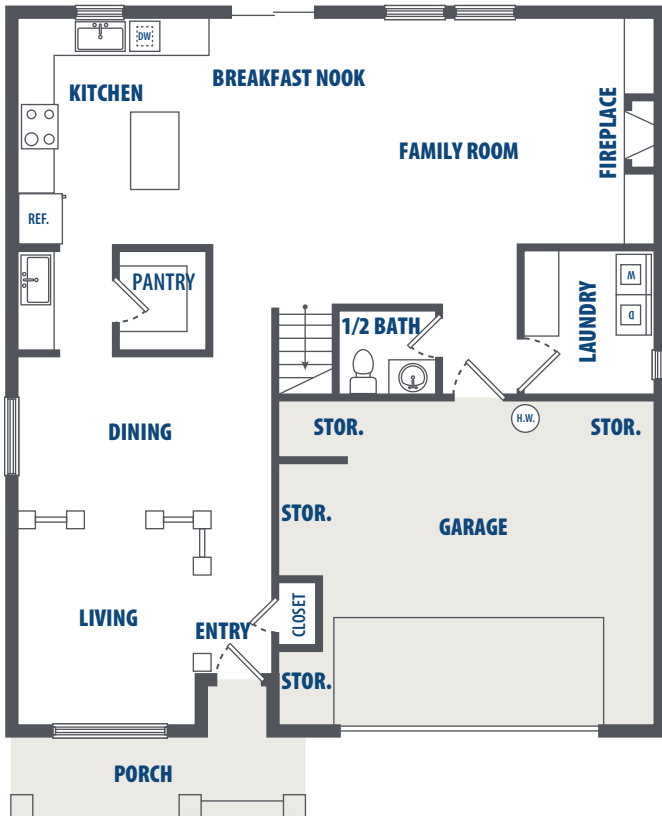

MADISON

4 Bedroom | 2.5 Bath | 3501 Sq. Ft.*

12832 5th Street NE | Lake Stevens, WA 98258 | Phone: 360-564-0400

**All square footage is approximate.*