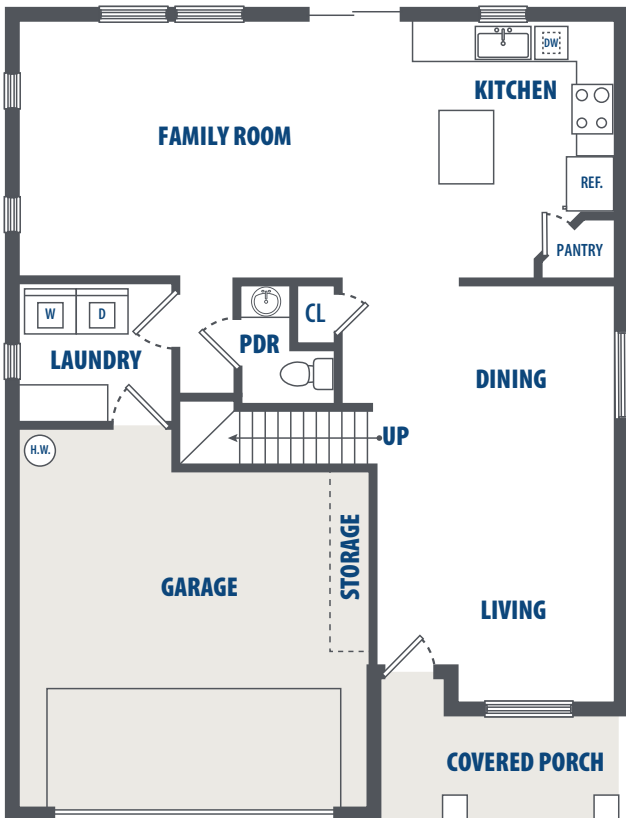

SHASTA

4 Bedroom | 2.5 Bath | 2389 Sq. Ft.*

12832 5th Street NE | Lake Stevens, WA 98258 | Phone: 360-564-0400

**All square footage is approximate.*