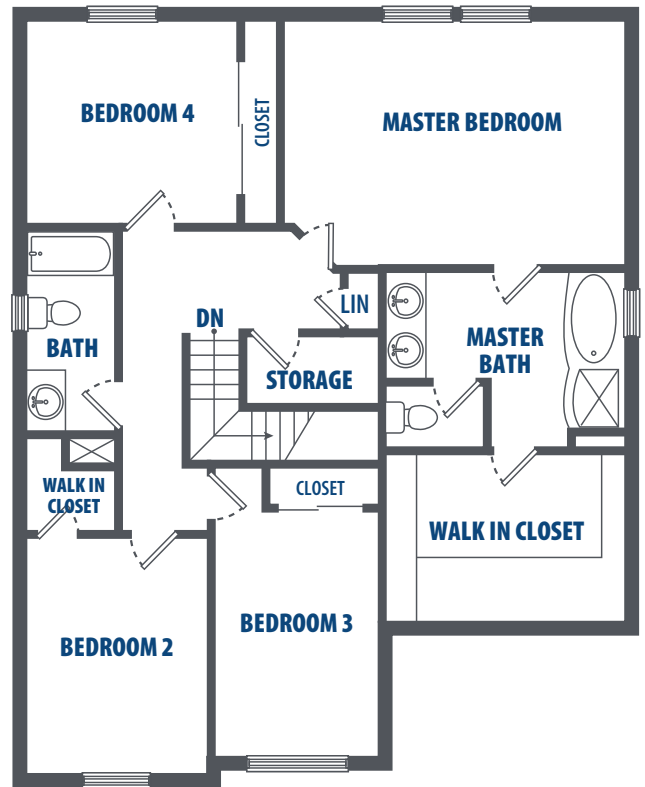

SHASTA

4 Bedroom | 2.5 Bath | 2389 Sq. Ft.*

12832 5th Street NE | Lake Stevens, WA 98258 | Phone: 360-564-0400

**All square footage is approximate.*